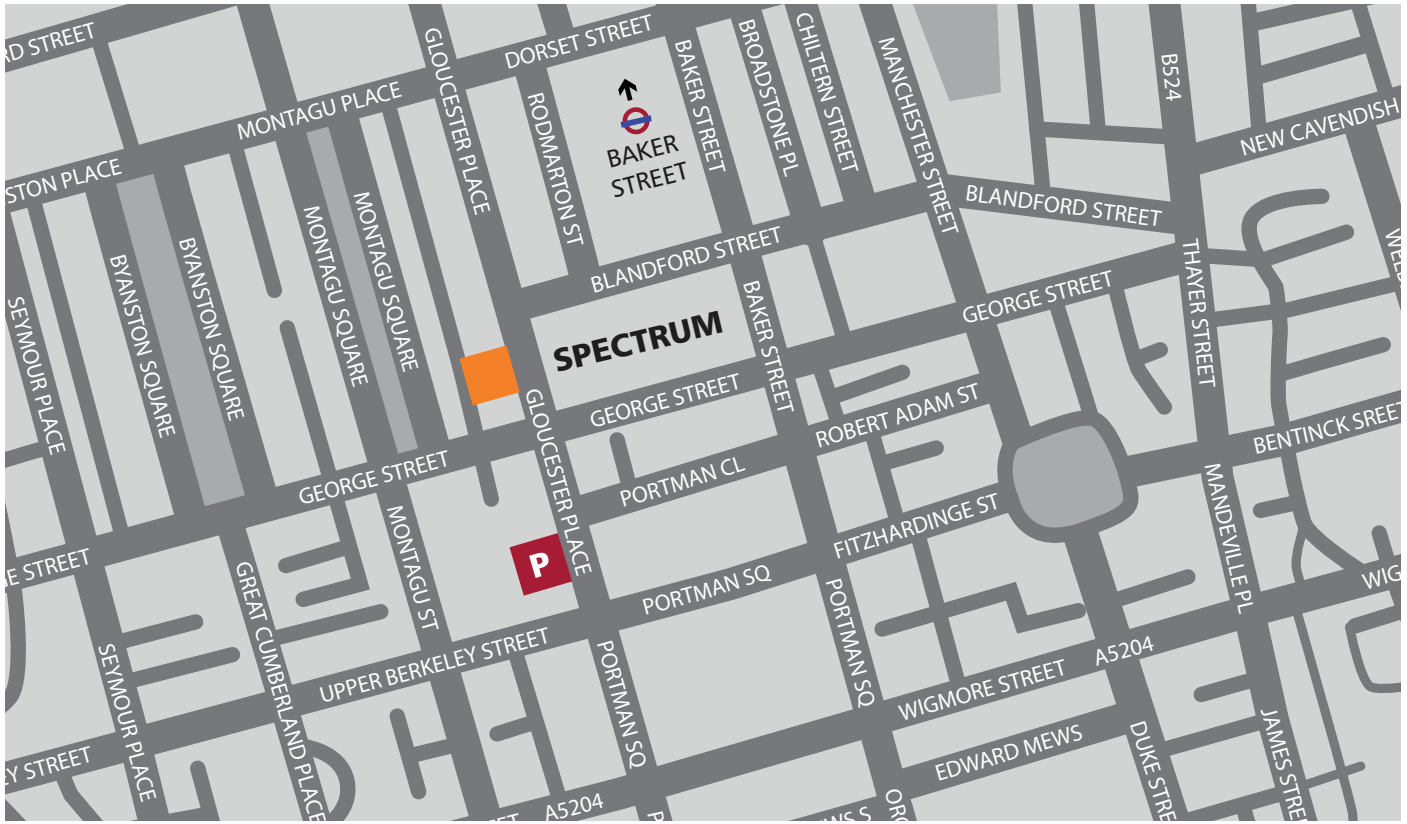

Directions to Spectrum Viewing Facilities in London

Public Transport

Tube

From Marble Arch Station (Central Line)

Turn left out of the station and continue along Oxford Street towards Oxford Circus. Take 1st left in to Portman Street. Portman Street leads in to Portman Square and then in to Gloucester Place. Spectrum is just through the junction with George St, on the left hand side.

From Baker Street Station (Circle, Hammersmith & City, Bakerloo, Jubilee, Metropolitan)

Take Baker Street South Exit and cross Marylebone Road. Continue on Baker Street towards Oxford Street. Walk on the right hand side, this is parallel to Gloucester Place, turn right at Blandford St (5th right). This connects through to Gloucester Place, Spectrum is across the road on the left.

You can pay for parking by:
Using the ParkRight App
Telephone: 020 7125 9090
Text: 07860 022 205

Nearest carpark is Portman Square NCP just 50m down the road.

We are in the Congestion Zone.

See page 2 for full map